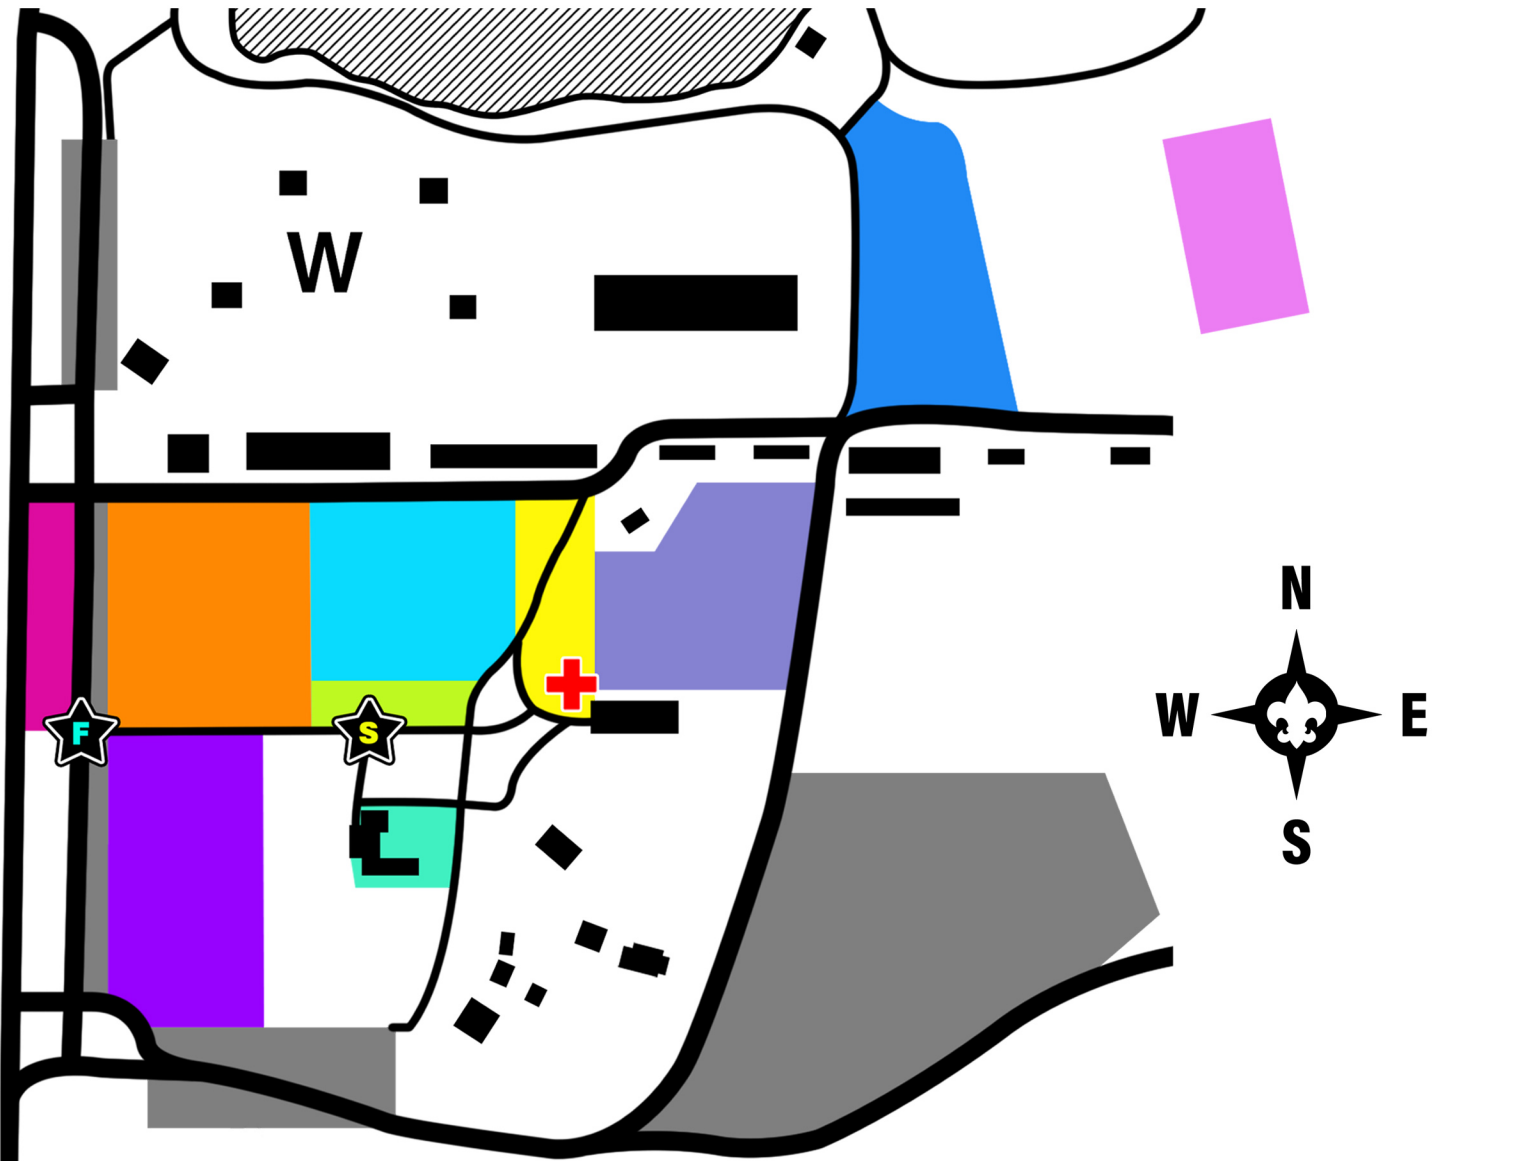

2024 SCOUT EXPO MAP

“SCOUTING THROUGH THE DECADES”

ACTIVITIES MAP

- | | |
|---|---|
|  Check-In on Friday |  Parking Lots |
|  Check-In on Saturday at Gazebo |  Pinewood Derby |
|  Climbing Wall |  Sling Shots / Archery |
|  First Aid |  Sports |
|  Food Trucks |  Stage |
|  Games & Activities |  Unit Activity & Commercial Booths |
|  Navy & Vehicle Display |  Webelos Walk |